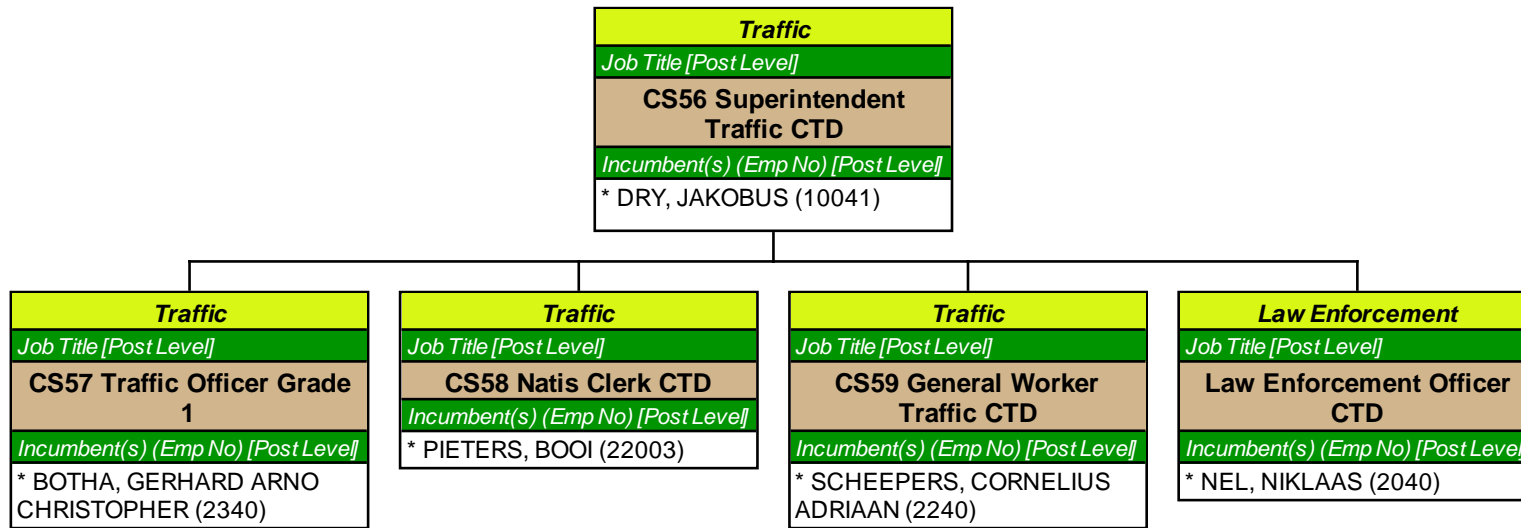

Organogram 13 Feb 2011

Contents

Organogram 13 Feb 2011.....	1
Contents.....	2
Office of the Municipal Manager.....	3
Corporate Services.....	4
Technical Services & Project Management Unit.....	5
Financial Services.....	6
Income.....	7
Regional Services.....	8
Technical Services.....	9
Traffic.....	10
Regional Services.....	11
Traffic.....	12
Technical Services.....	13
Resorts.....	14
Regional Services.....	15
Resorts.....	16
Technical Services.....	17
Technical Services.....	18
Income.....	19
Index.....	20