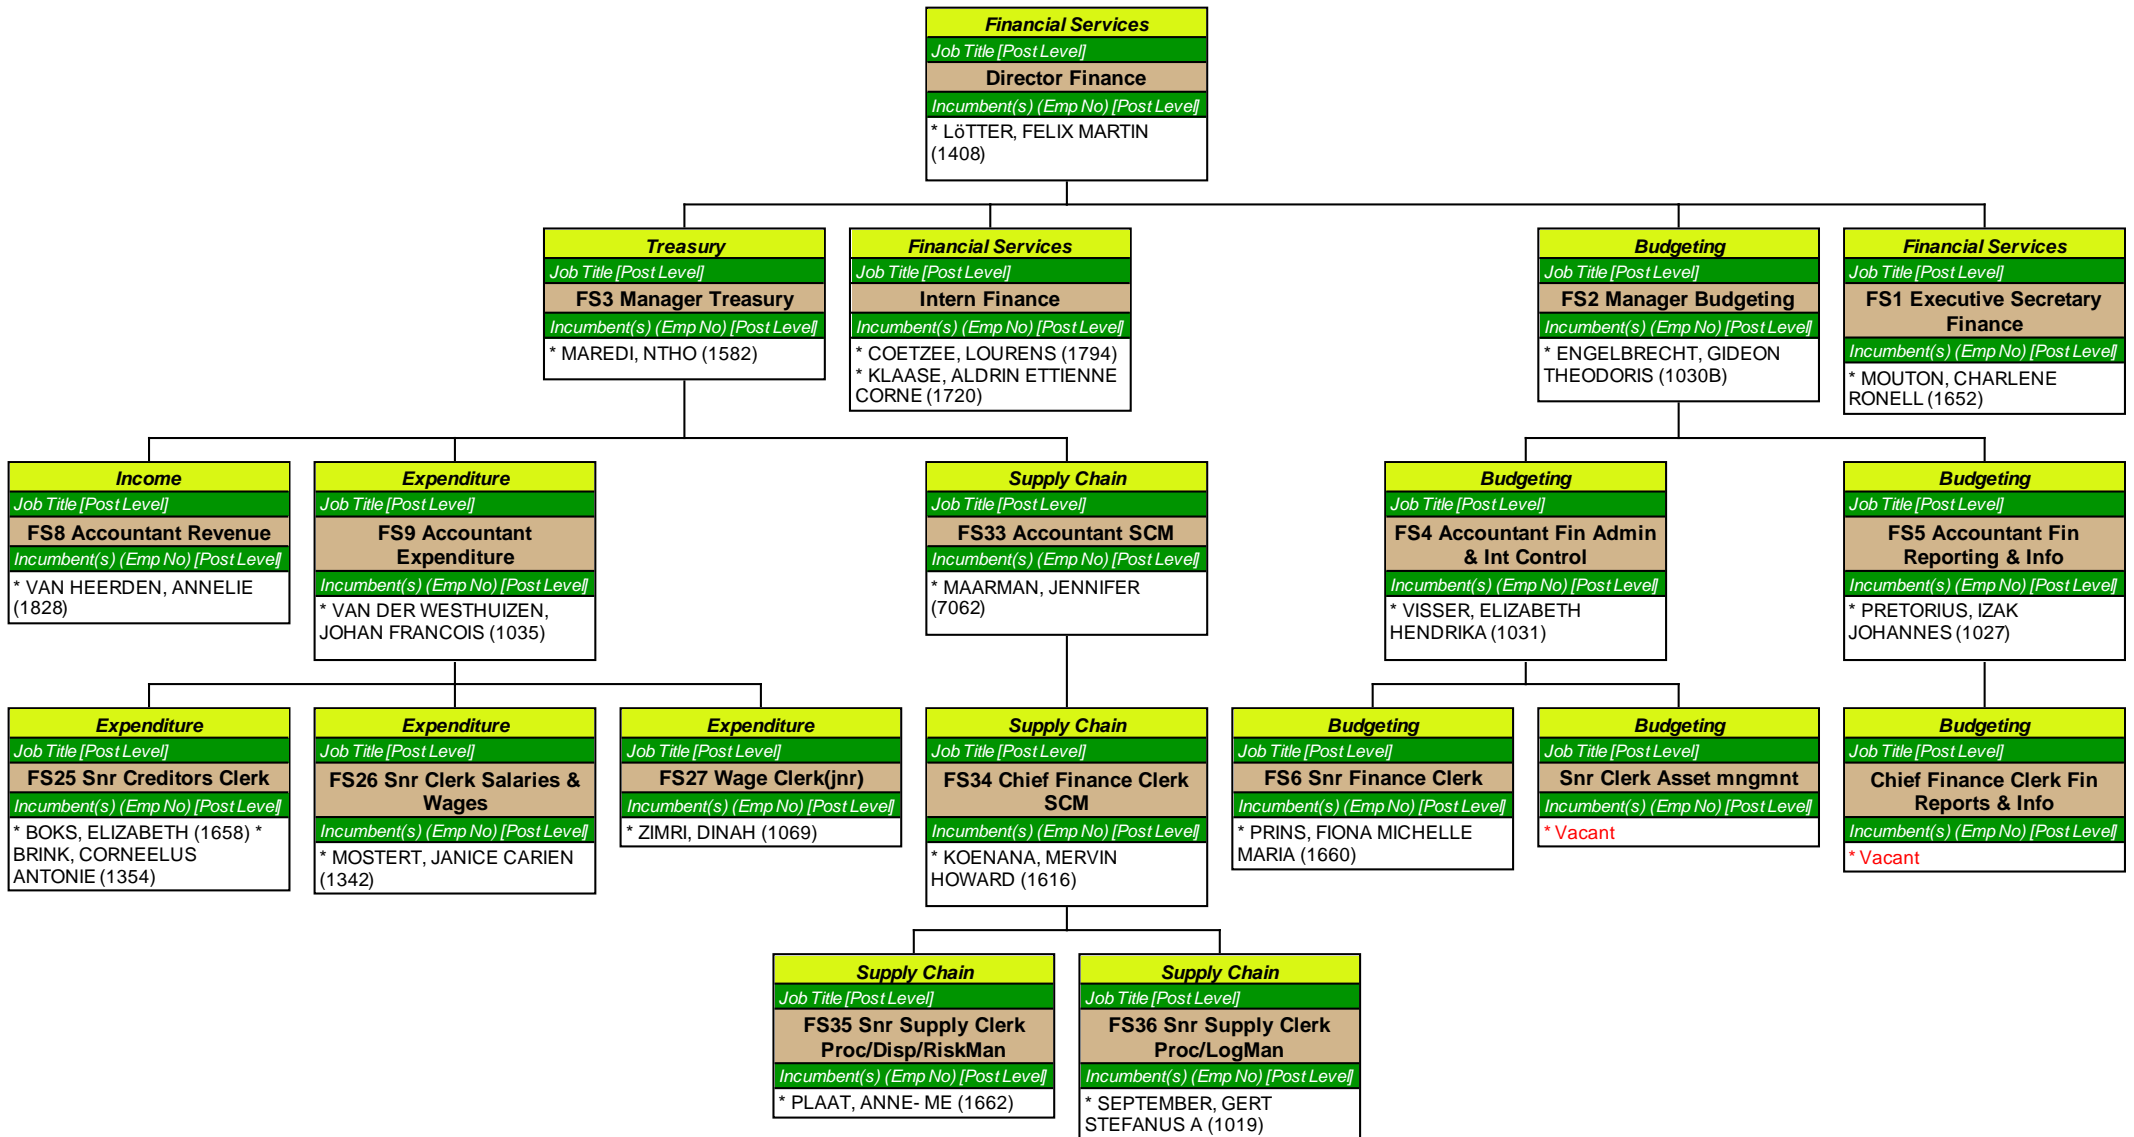

Organogram 13 Feb 2011

Contents

Organogram 13 Feb 2011.....	1
Contents.....	2
Office of the Municipal Manager.....	3
Corporate Services.....	4
Technical Services & Project Management Unit.....	5
Financial Services.....	6
Income.....	7
Regional Services.....	8
Technical Services.....	9
Traffic.....	10
Regional Services.....	11
Traffic.....	12
Technical Services.....	13
Resorts.....	14
Regional Services.....	15
Resorts.....	16
Technical Services.....	17
Technical Services.....	18
Income.....	19
Index.....	20