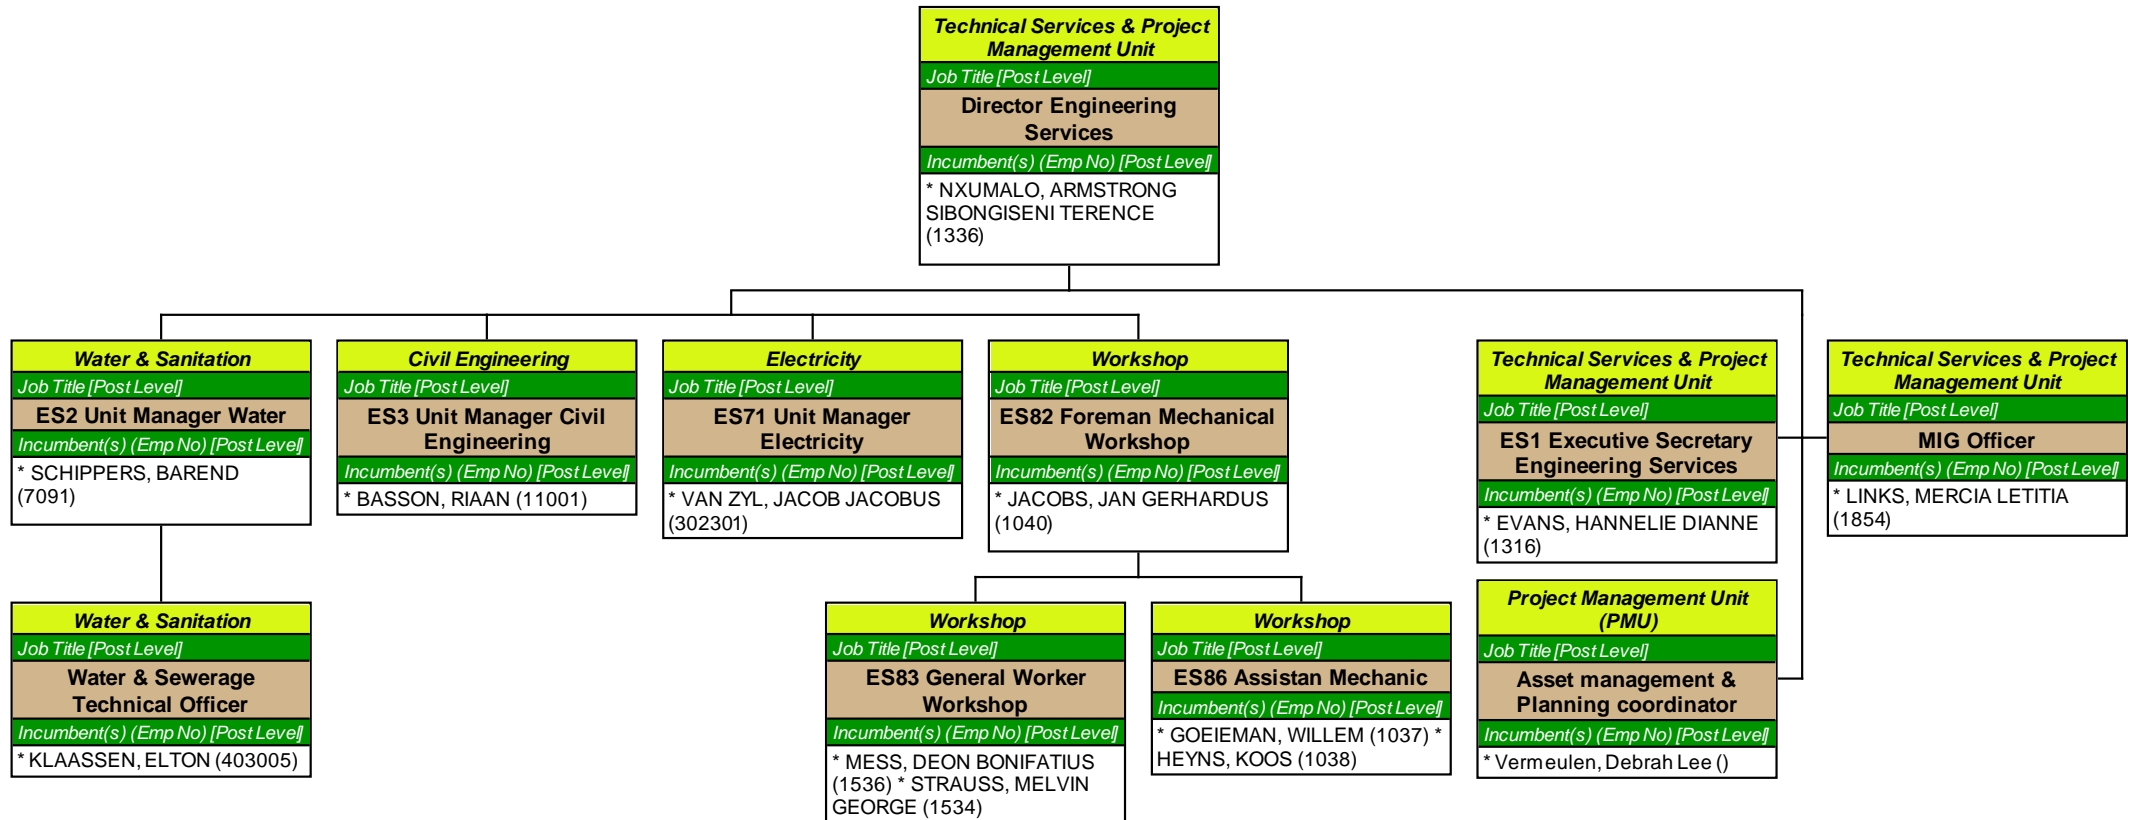

Organogram 13 Feb 2011

Contents

Organogram 13 Feb 2011.....	1
Contents.....	2
Office of the Municipal Manager.....	3
Corporate Services.....	4
Technical Services & Project Management Unit.....	5
Financial Services.....	6
Income.....	7
Regional Services.....	8
Technical Services.....	9
Traffic.....	10
Regional Services.....	11
Traffic.....	12
Technical Services.....	13
Resorts.....	14
Regional Services.....	15
Resorts.....	16
Technical Services.....	17
Technical Services.....	18
Income.....	19
Index.....	20