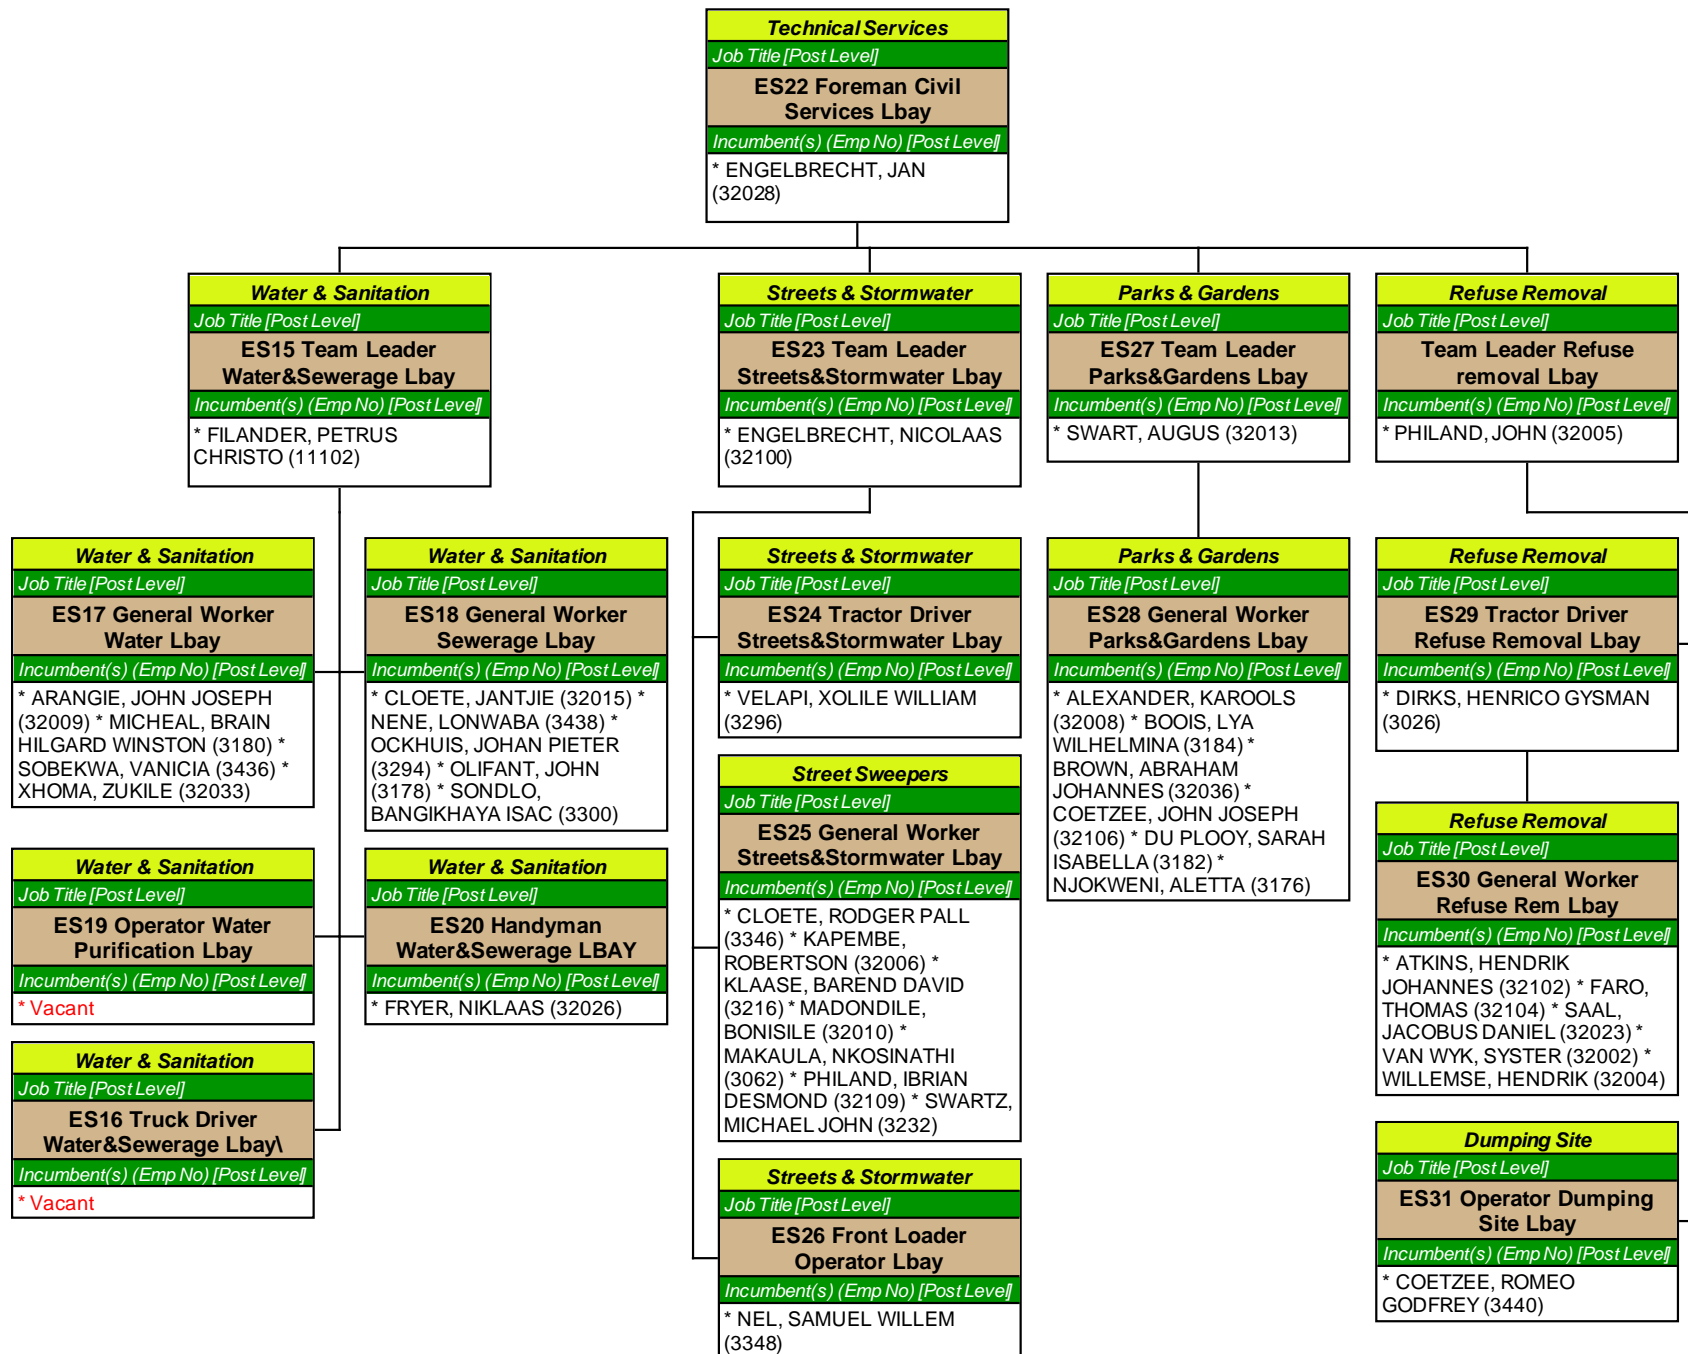

Organogram 13 Feb 2011

Contents

Organogram 13 Feb 2011.....	1
Contents.....	2
Office of the Municipal Manager.....	3
Corporate Services.....	4
Technical Services & Project Management Unit.....	5
Financial Services.....	6
Income.....	7
Regional Services.....	8
Technical Services.....	9
Traffic.....	10
Regional Services.....	11
Traffic.....	12
Technical Services.....	13
Resorts.....	14
Regional Services.....	15
Resorts.....	16
Technical Services.....	17
Technical Services.....	18
Income.....	19
Index.....	20