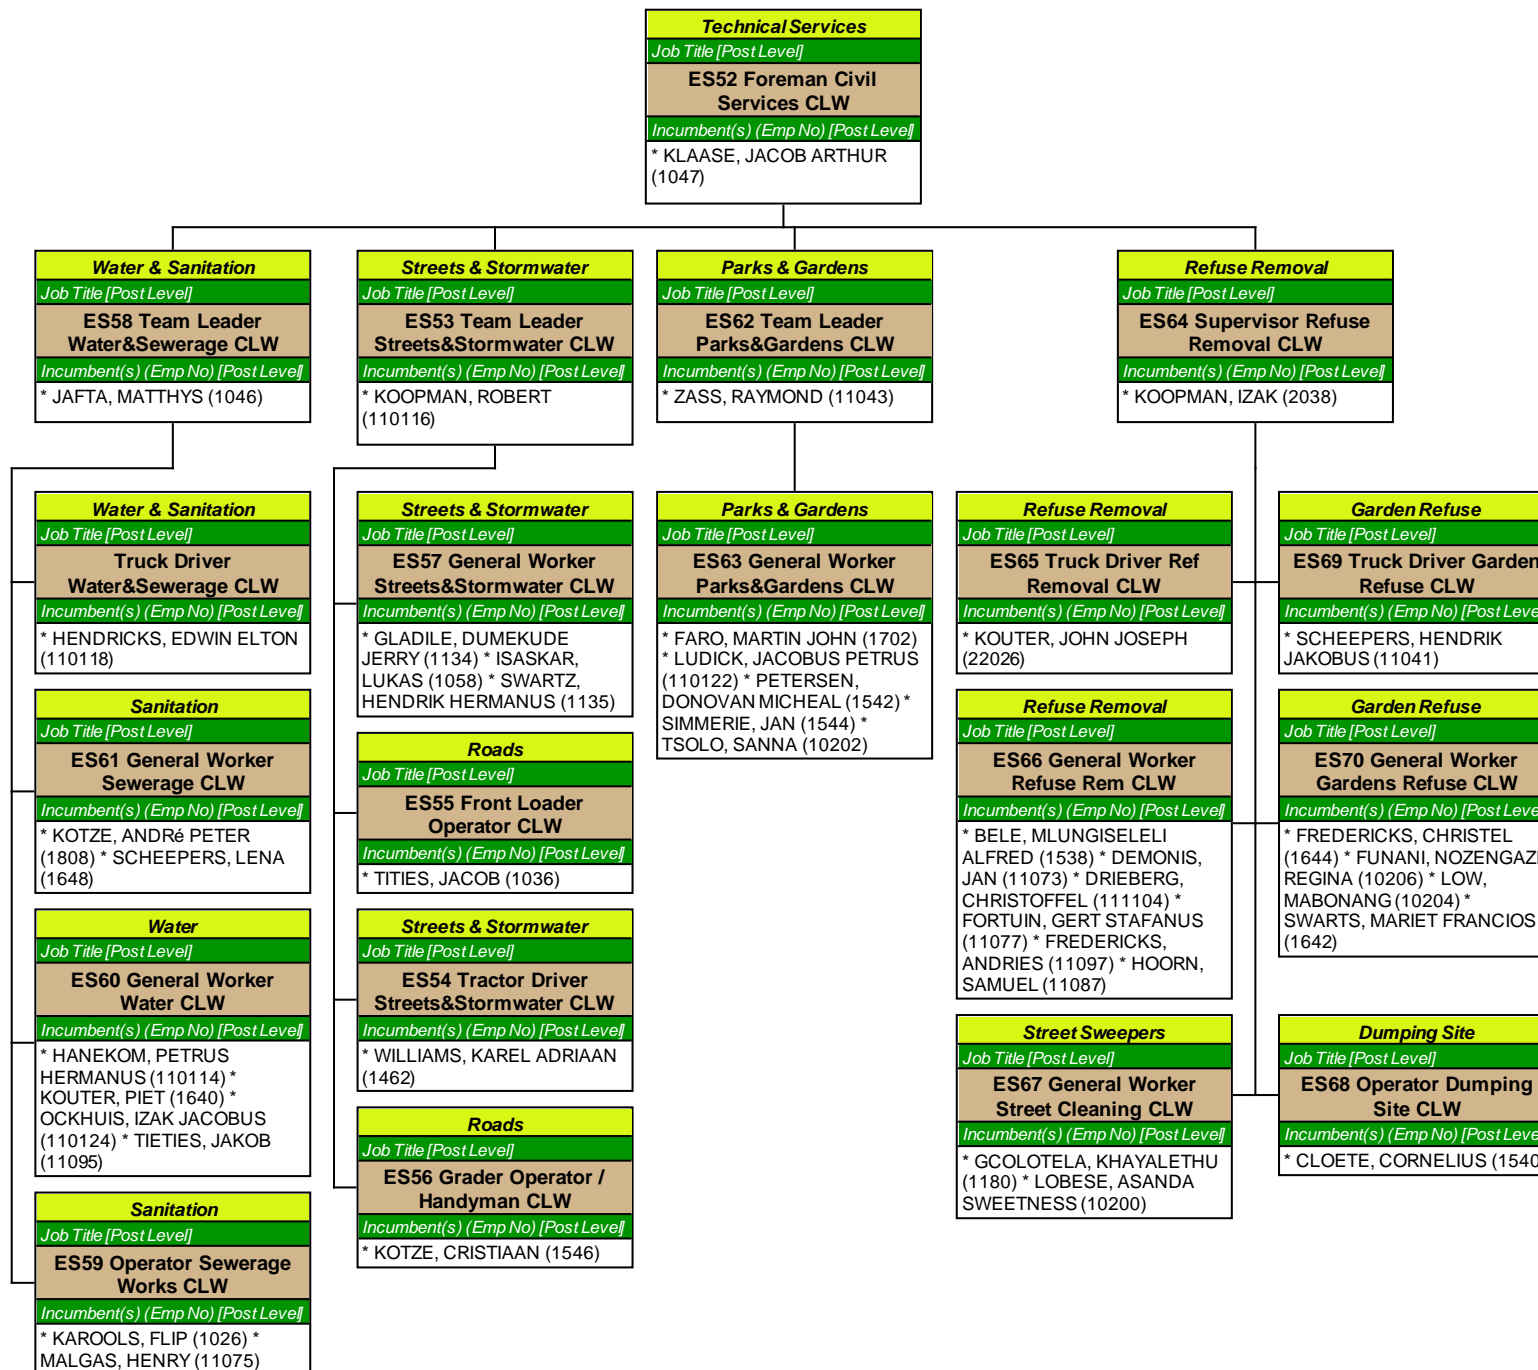

Organogram 13 Feb 2011

Contents

Organogram 13 Feb 2011.....	1
Contents.....	2
Office of the Municipal Manager.....	3
Corporate Services.....	4
Technical Services & Project Management Unit.....	5
Financial Services.....	6
Income.....	7
Regional Services.....	8
Technical Services.....	9
Traffic.....	10
Regional Services.....	11
Traffic.....	12
Technical Services.....	13
Resorts.....	14
Regional Services.....	15
Resorts.....	16
Technical Services.....	17
Technical Services.....	18
Income.....	19
Index.....	20