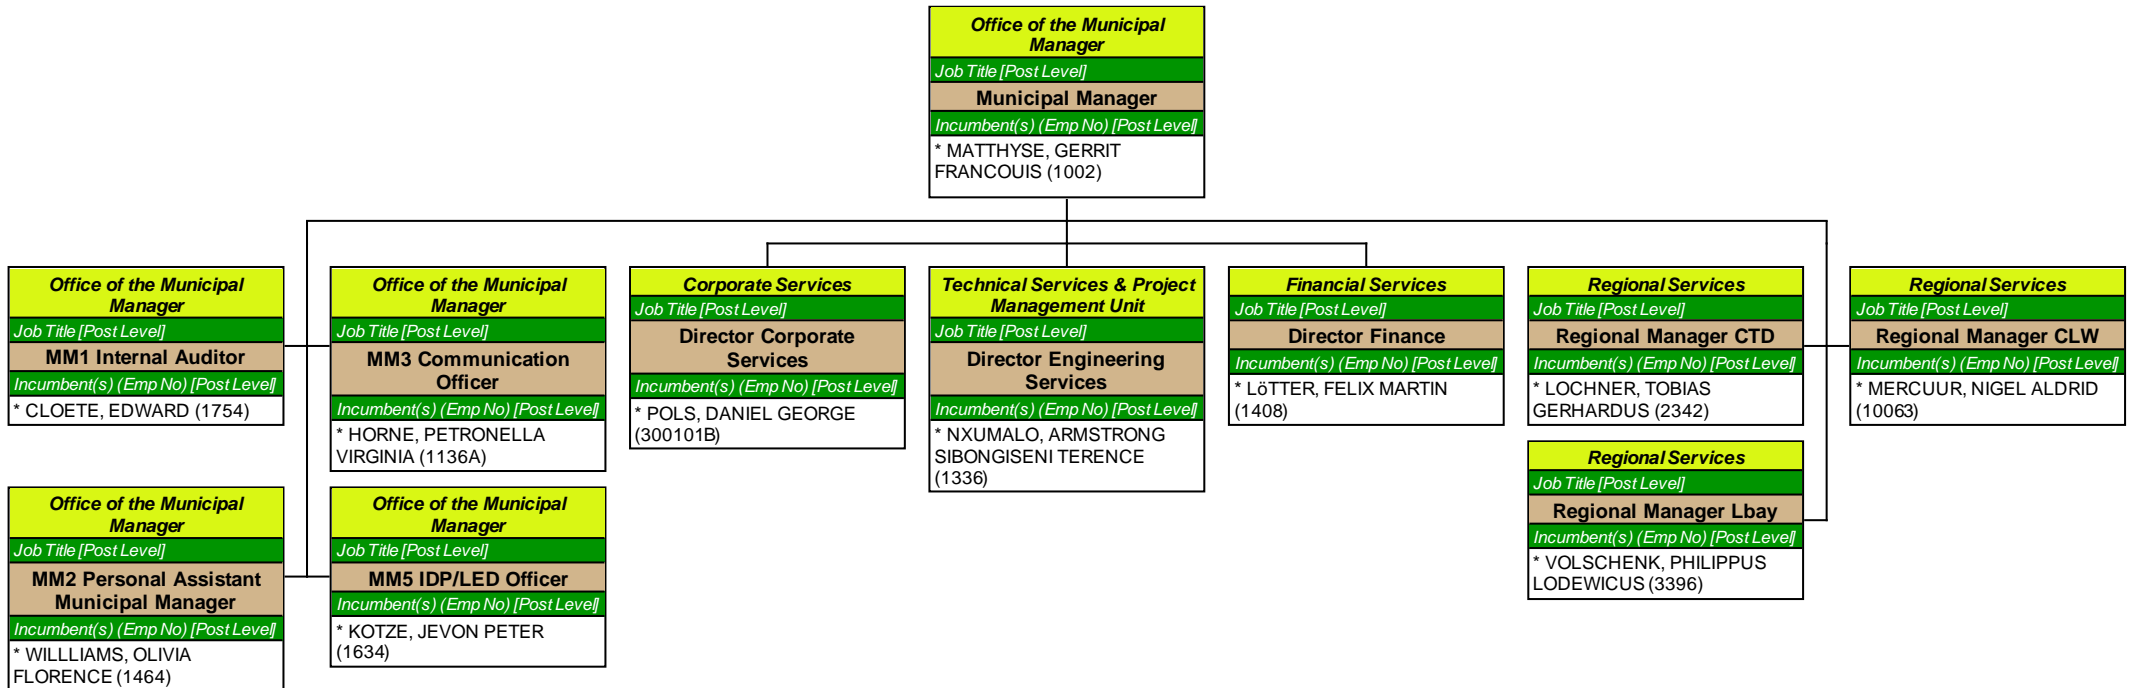

Organogram 13 Feb 2011

Contents

Organogram 13 Feb 2011.....	1
Contents.....	2
Office of the Municipal Manager.....	3
Corporate Services.....	4
Technical Services & Project Management Unit.....	5
Financial Services.....	6
Income.....	7
Regional Services.....	8
Technical Services.....	9
Traffic.....	10
Regional Services.....	11
Traffic.....	12
Technical Services.....	13
Resorts.....	14
Regional Services.....	15
Resorts.....	16
Technical Services.....	17
Technical Services.....	18
Income.....	19
Index.....	20