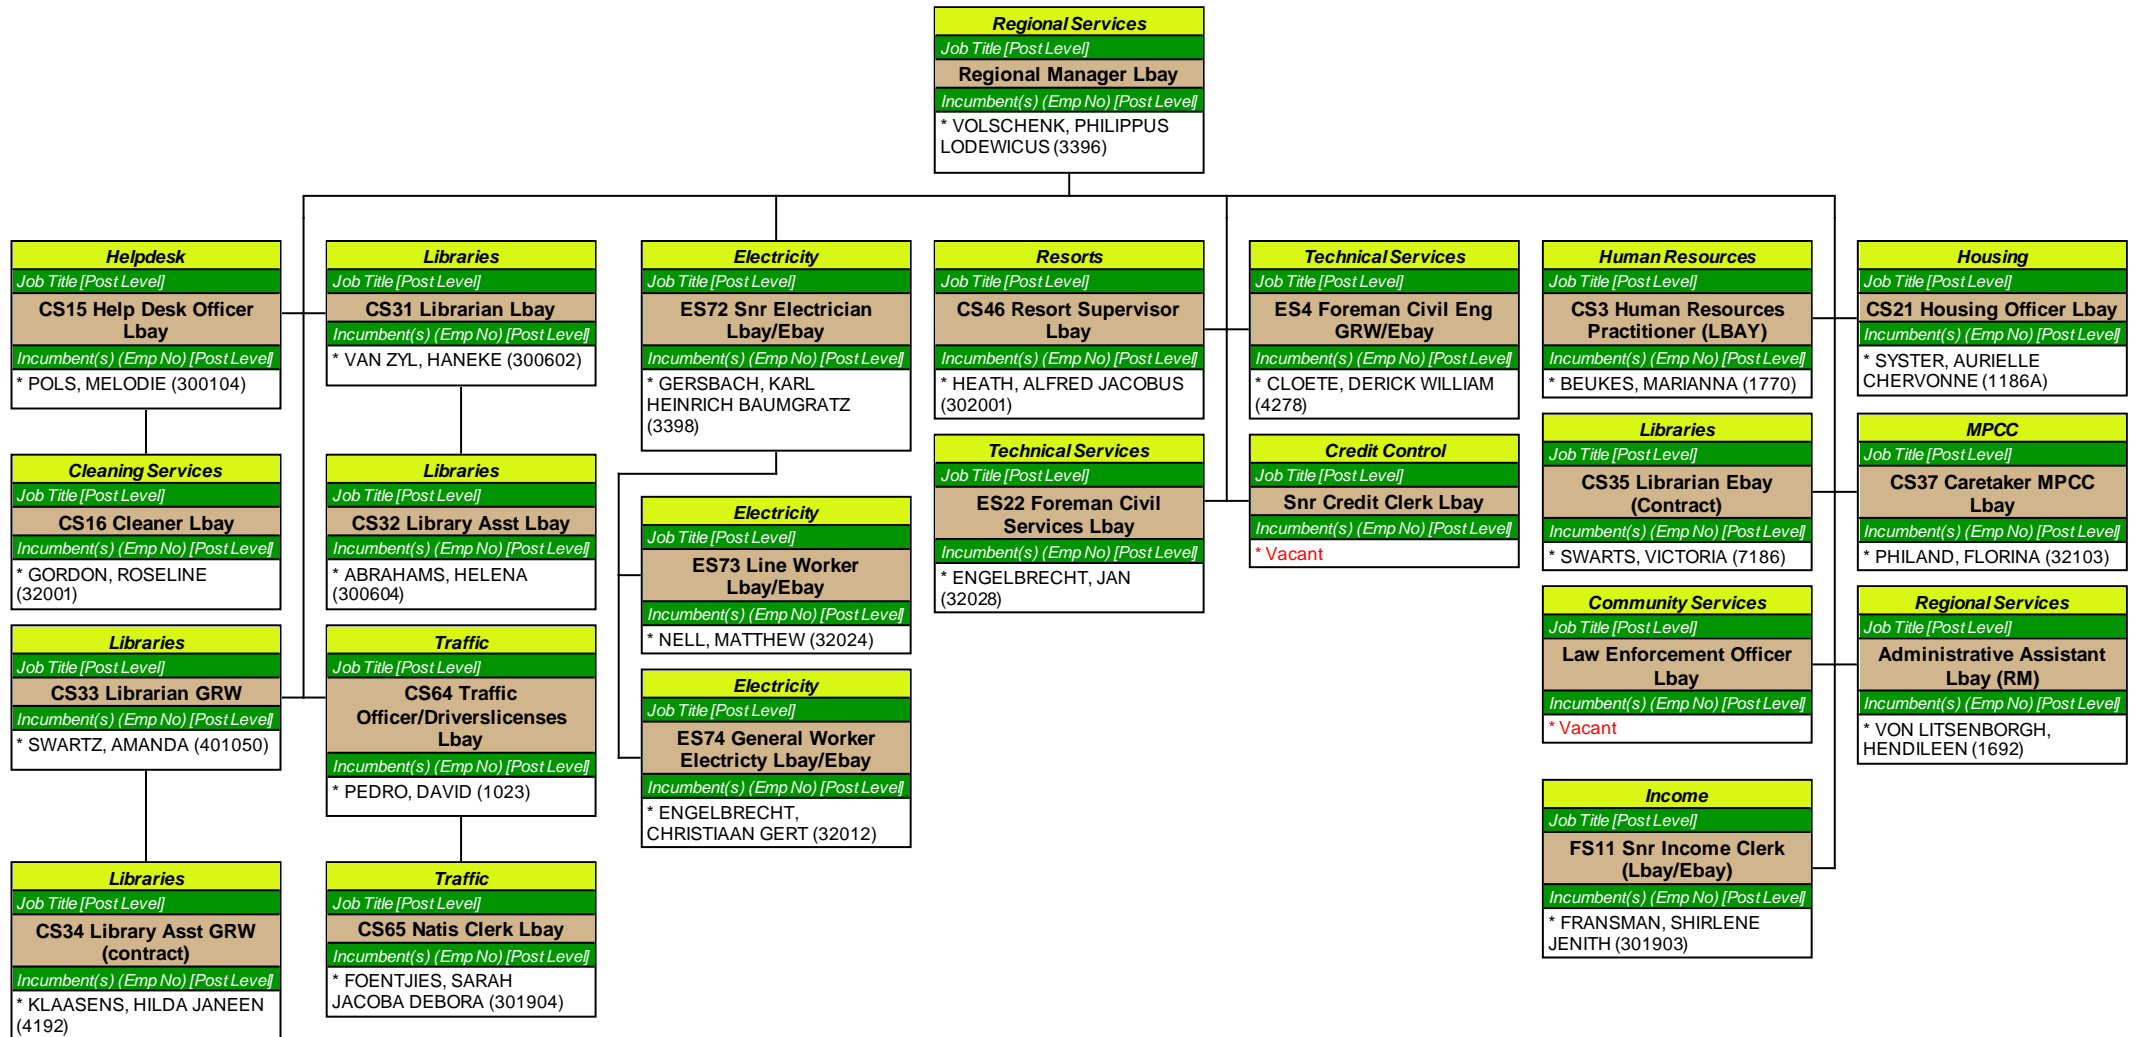

Organogram 13 Feb 2011

Contents

Organogram 13 Feb 2011.....	1
Contents.....	2
Office of the Municipal Manager.....	3
Corporate Services.....	4
Technical Services & Project Management Unit.....	5
Financial Services.....	6
Income.....	7
Regional Services.....	8
Technical Services.....	9
Traffic.....	10
Regional Services.....	11
Traffic.....	12
Technical Services.....	13
Resorts.....	14
Regional Services.....	15
Resorts.....	16
Technical Services.....	17
Technical Services.....	18
Income.....	19
Index.....	20