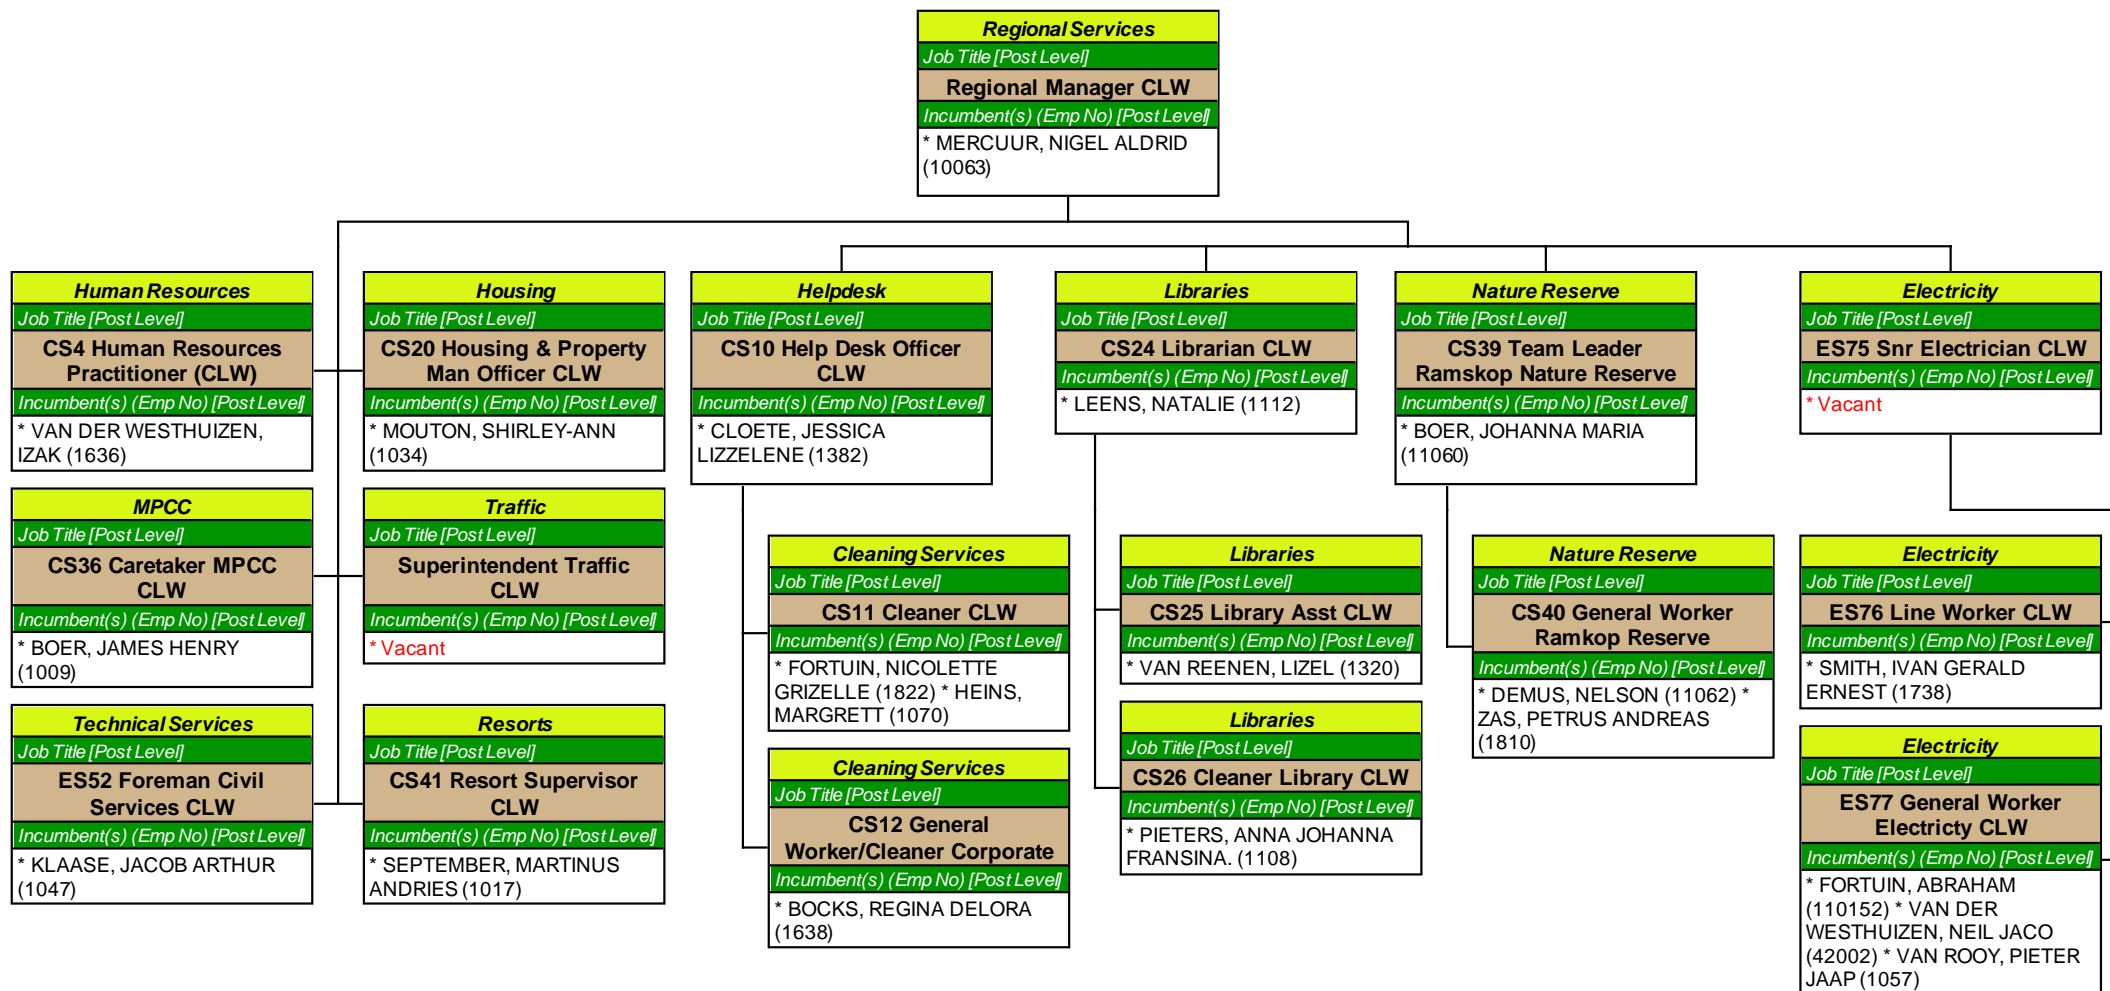

Organogram 13 Feb 2011

Contents

Organogram 13 Feb 2011.....	1
Contents.....	2
Office of the Municipal Manager.....	3
Corporate Services.....	4
Technical Services & Project Management Unit.....	5
Financial Services.....	6
Income.....	7
Regional Services.....	8
Technical Services.....	9
Traffic.....	10
Regional Services.....	11
Traffic.....	12
Technical Services.....	13
Resorts.....	14
Regional Services.....	15
Resorts.....	16
Technical Services.....	17
Technical Services.....	18
Income.....	19
Index.....	20