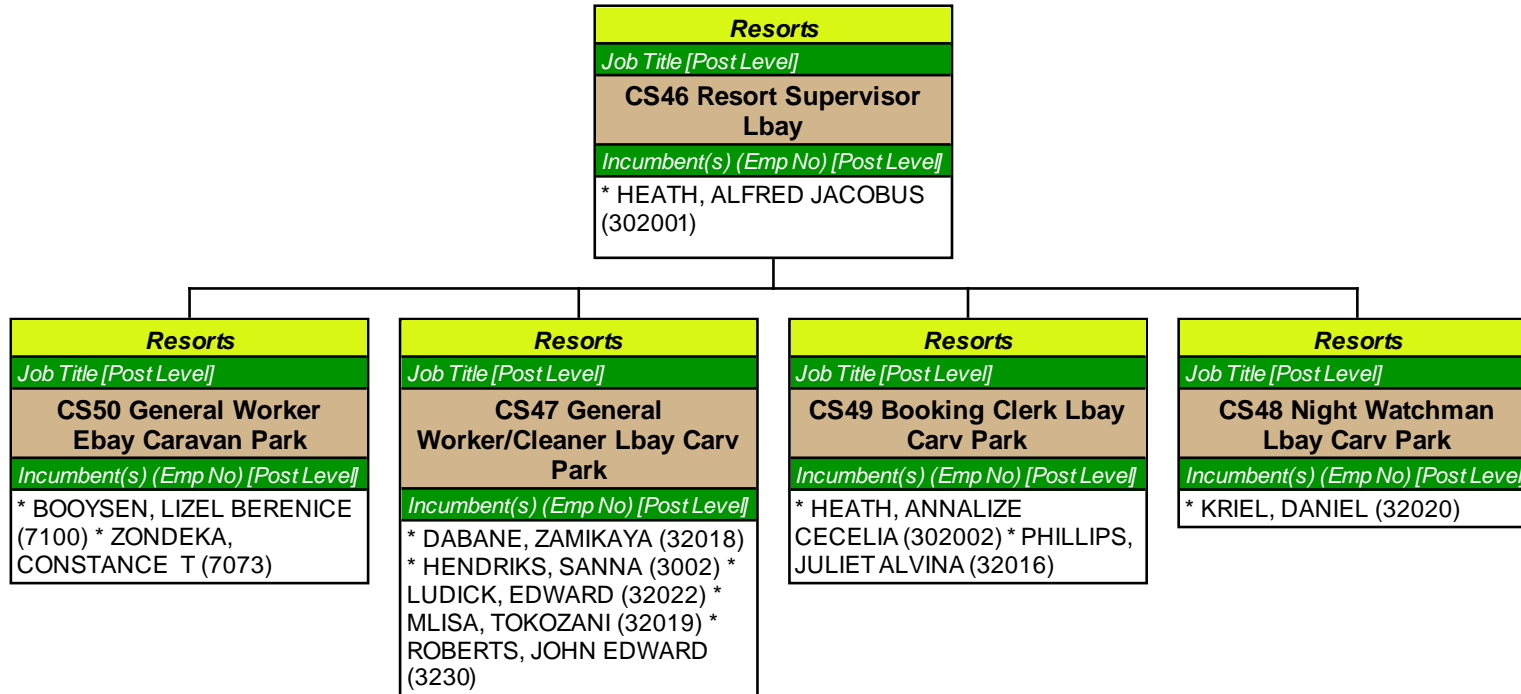

Organogram 13 Feb 2011

Contents

Organogram 13 Feb 2011.....	1
Contents.....	2
Office of the Municipal Manager.....	3
Corporate Services.....	4
Technical Services & Project Management Unit.....	5
Financial Services.....	6
Income.....	7
Regional Services.....	8
Technical Services.....	9
Traffic.....	10
Regional Services.....	11
Traffic.....	12
Technical Services.....	13
Resorts.....	14
Regional Services.....	15
Resorts.....	16
Technical Services.....	17
Technical Services.....	18
Income.....	19
Index.....	20