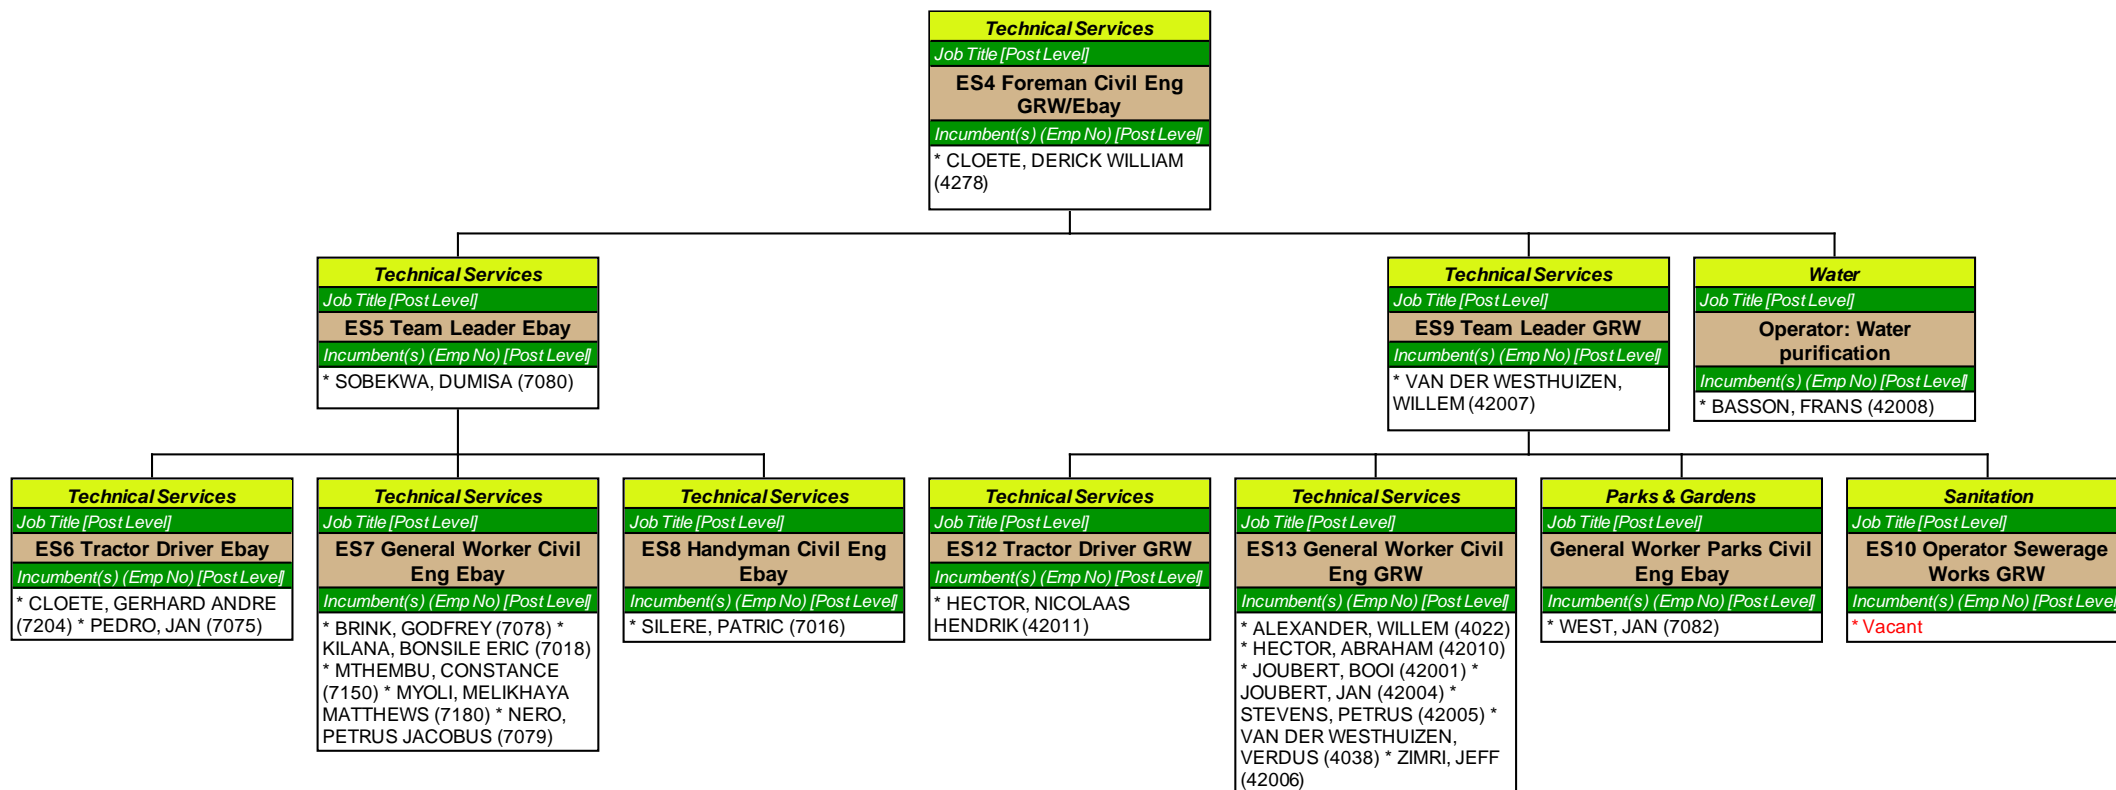

Organogram 13 Feb 2011

Contents

Organogram 13 Feb 2011.....	1
Contents.....	2
Office of the Municipal Manager.....	3
Corporate Services.....	4
Technical Services & Project Management Unit.....	5
Financial Services.....	6
Income.....	7
Regional Services.....	8
Technical Services.....	9
Traffic.....	10
Regional Services.....	11
Traffic.....	12
Technical Services.....	13
Resorts.....	14
Regional Services.....	15
Resorts.....	16
Technical Services.....	17
Technical Services.....	18
Income.....	19
Index.....	20