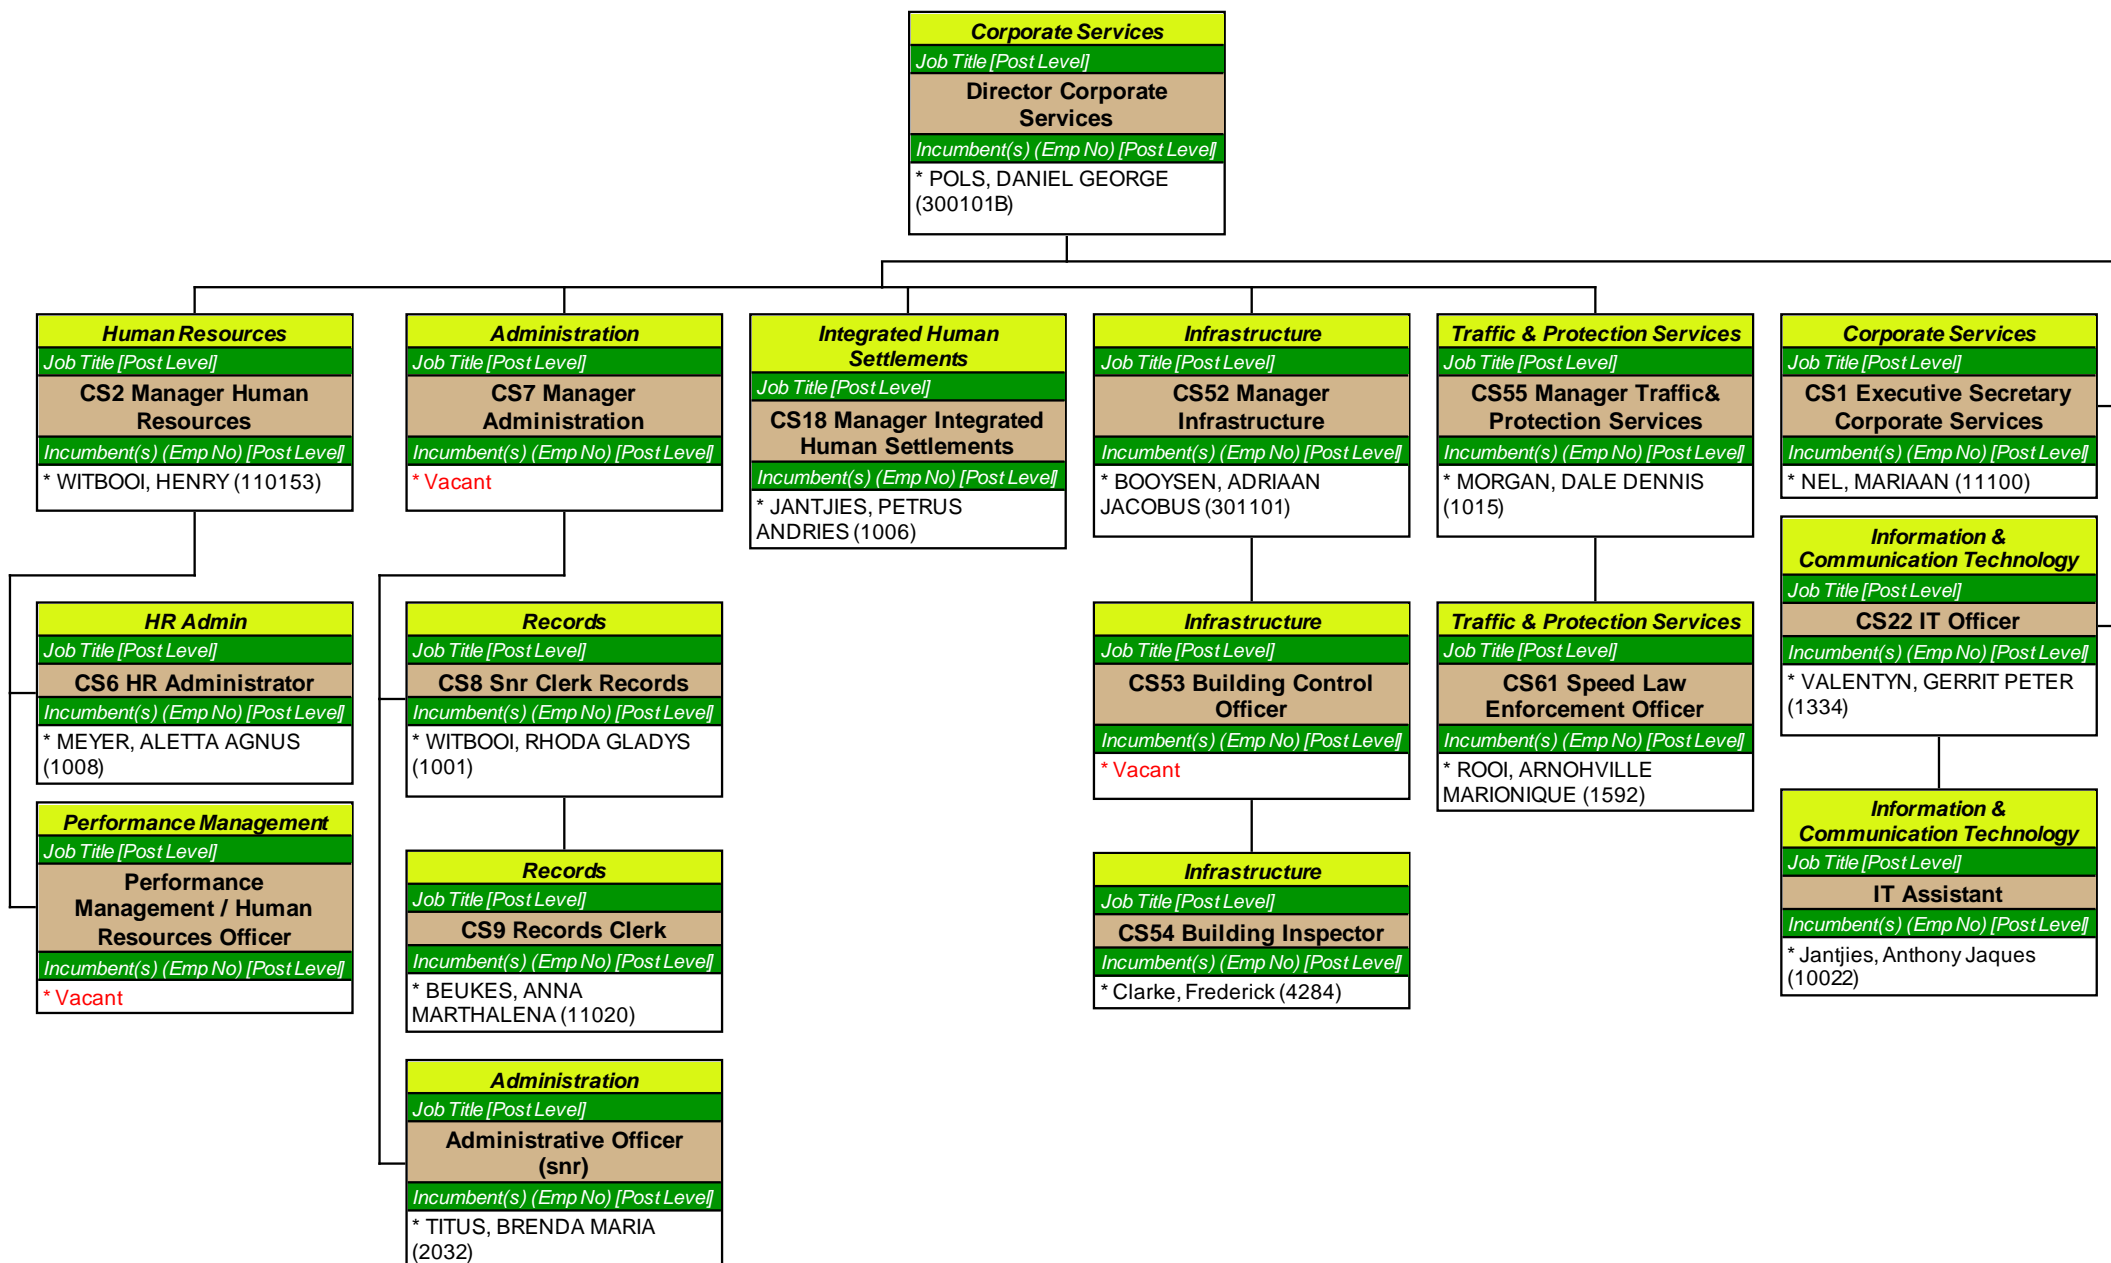

Organogram 13 Feb 2011

Contents

Organogram 13 Feb 2011.....	1
Contents.....	2
Office of the Municipal Manager.....	3
Corporate Services.....	4
Technical Services & Project Management Unit.....	5
Financial Services.....	6
Income.....	7
Regional Services.....	8
Technical Services.....	9
Traffic.....	10
Regional Services.....	11
Traffic.....	12
Technical Services.....	13
Resorts.....	14
Regional Services.....	15
Resorts.....	16
Technical Services.....	17
Technical Services.....	18
Income.....	19
Index.....	20