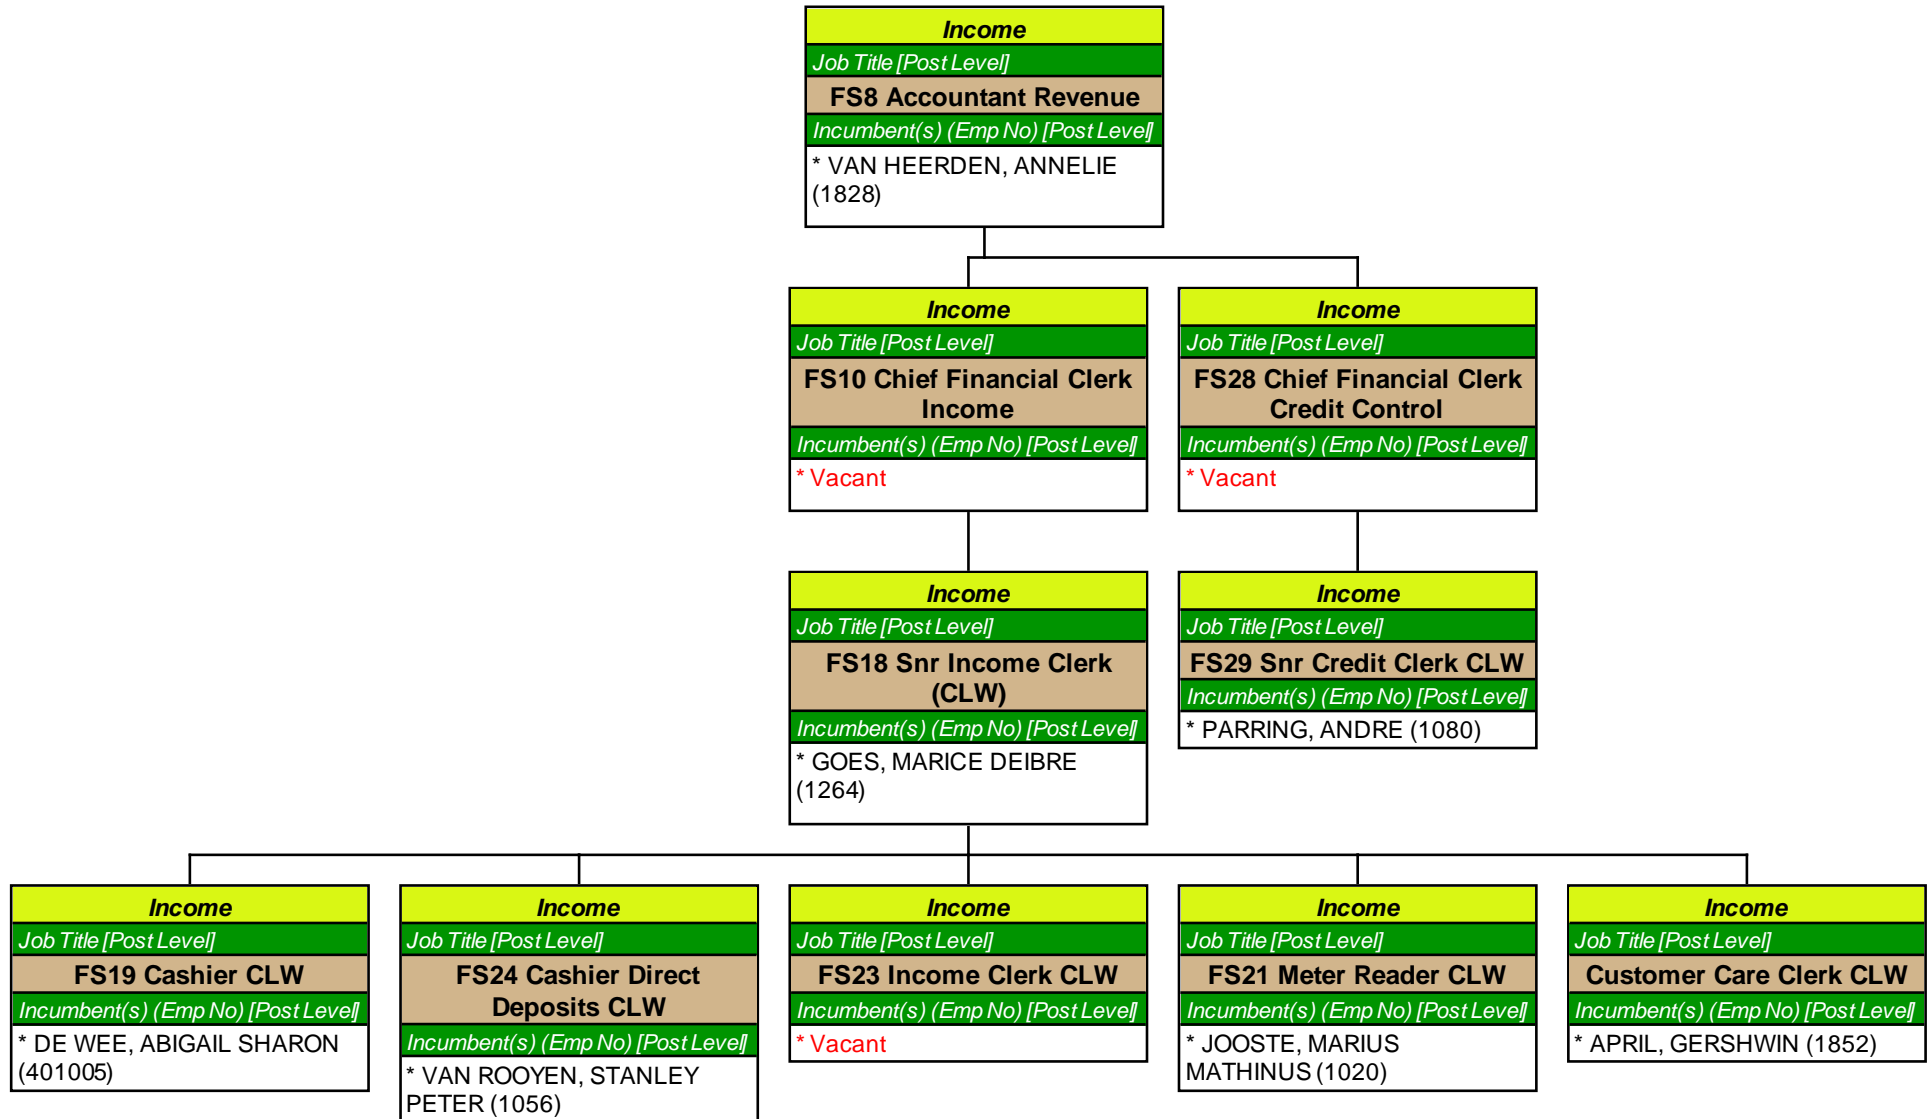

Organogram 13 Feb 2011

Contents

Organogram 13 Feb 2011.....	1
Contents.....	2
Office of the Municipal Manager.....	3
Corporate Services.....	4
Technical Services & Project Management Unit.....	5
Financial Services.....	6
Income.....	7
Regional Services.....	8
Technical Services.....	9
Traffic.....	10
Regional Services.....	11
Traffic.....	12
Technical Services.....	13
Resorts.....	14
Regional Services.....	15
Resorts.....	16
Technical Services.....	17
Technical Services.....	18
Income.....	19
Index.....	20