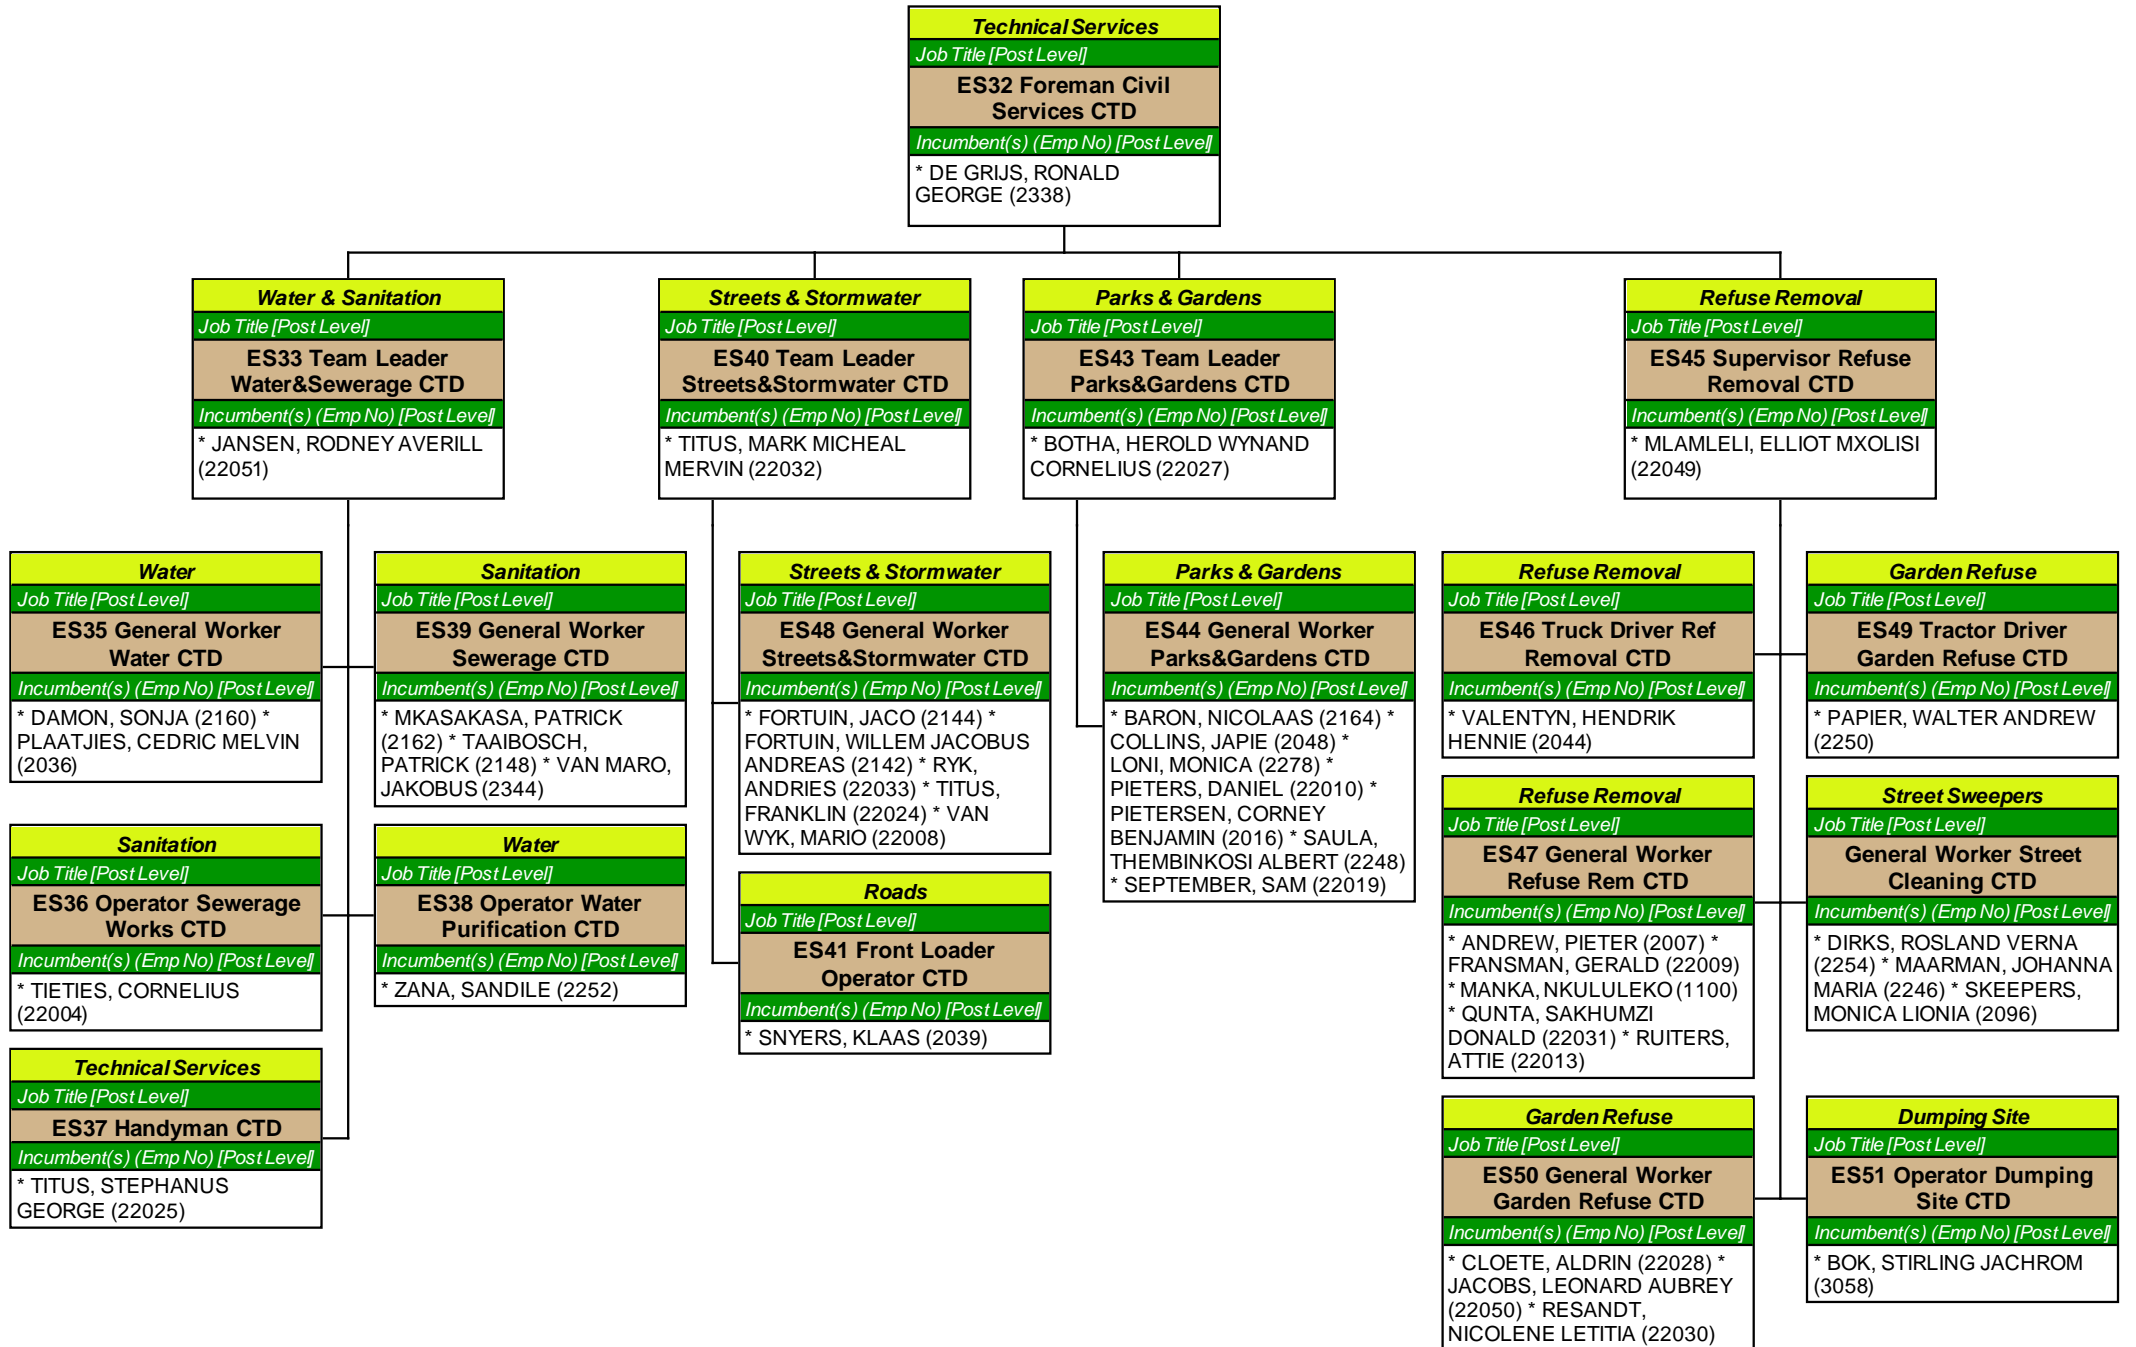

Organogram 13 Feb 2011

Contents

Organogram 13 Feb 2011.....	1
Contents.....	2
Office of the Municipal Manager.....	3
Corporate Services.....	4
Technical Services & Project Management Unit.....	5
Financial Services.....	6
Income.....	7
Regional Services.....	8
Technical Services.....	9
Traffic.....	10
Regional Services.....	11
Traffic.....	12
Technical Services.....	13
Resorts.....	14
Regional Services.....	15
Resorts.....	16
Technical Services.....	17
Technical Services.....	18
Income.....	19
Index.....	20