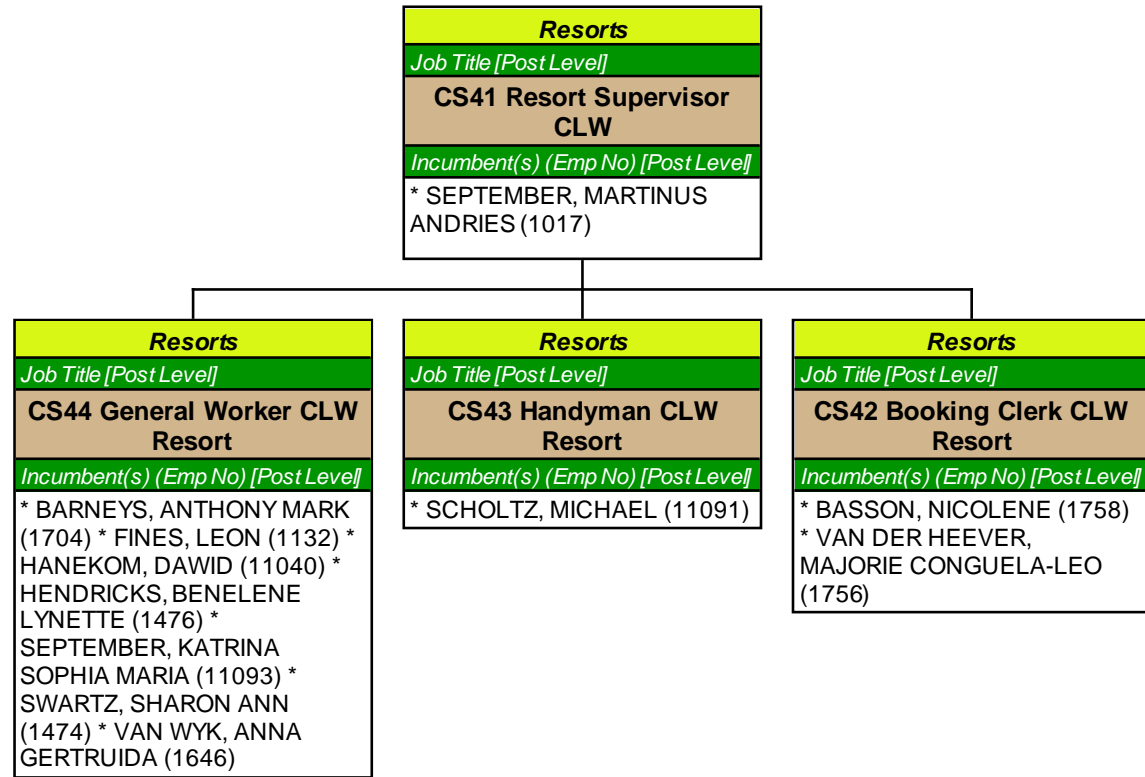

Organogram 13 Feb 2011

Contents

Organogram 13 Feb 2011.....	1
Contents.....	2
Office of the Municipal Manager.....	3
Corporate Services.....	4
Technical Services & Project Management Unit.....	5
Financial Services.....	6
Income.....	7
Regional Services.....	8
Technical Services.....	9
Traffic.....	10
Regional Services.....	11
Traffic.....	12
Technical Services.....	13
Resorts.....	14
Regional Services.....	15
Resorts.....	16
Technical Services.....	17
Technical Services.....	18
Income.....	19
Index.....	20