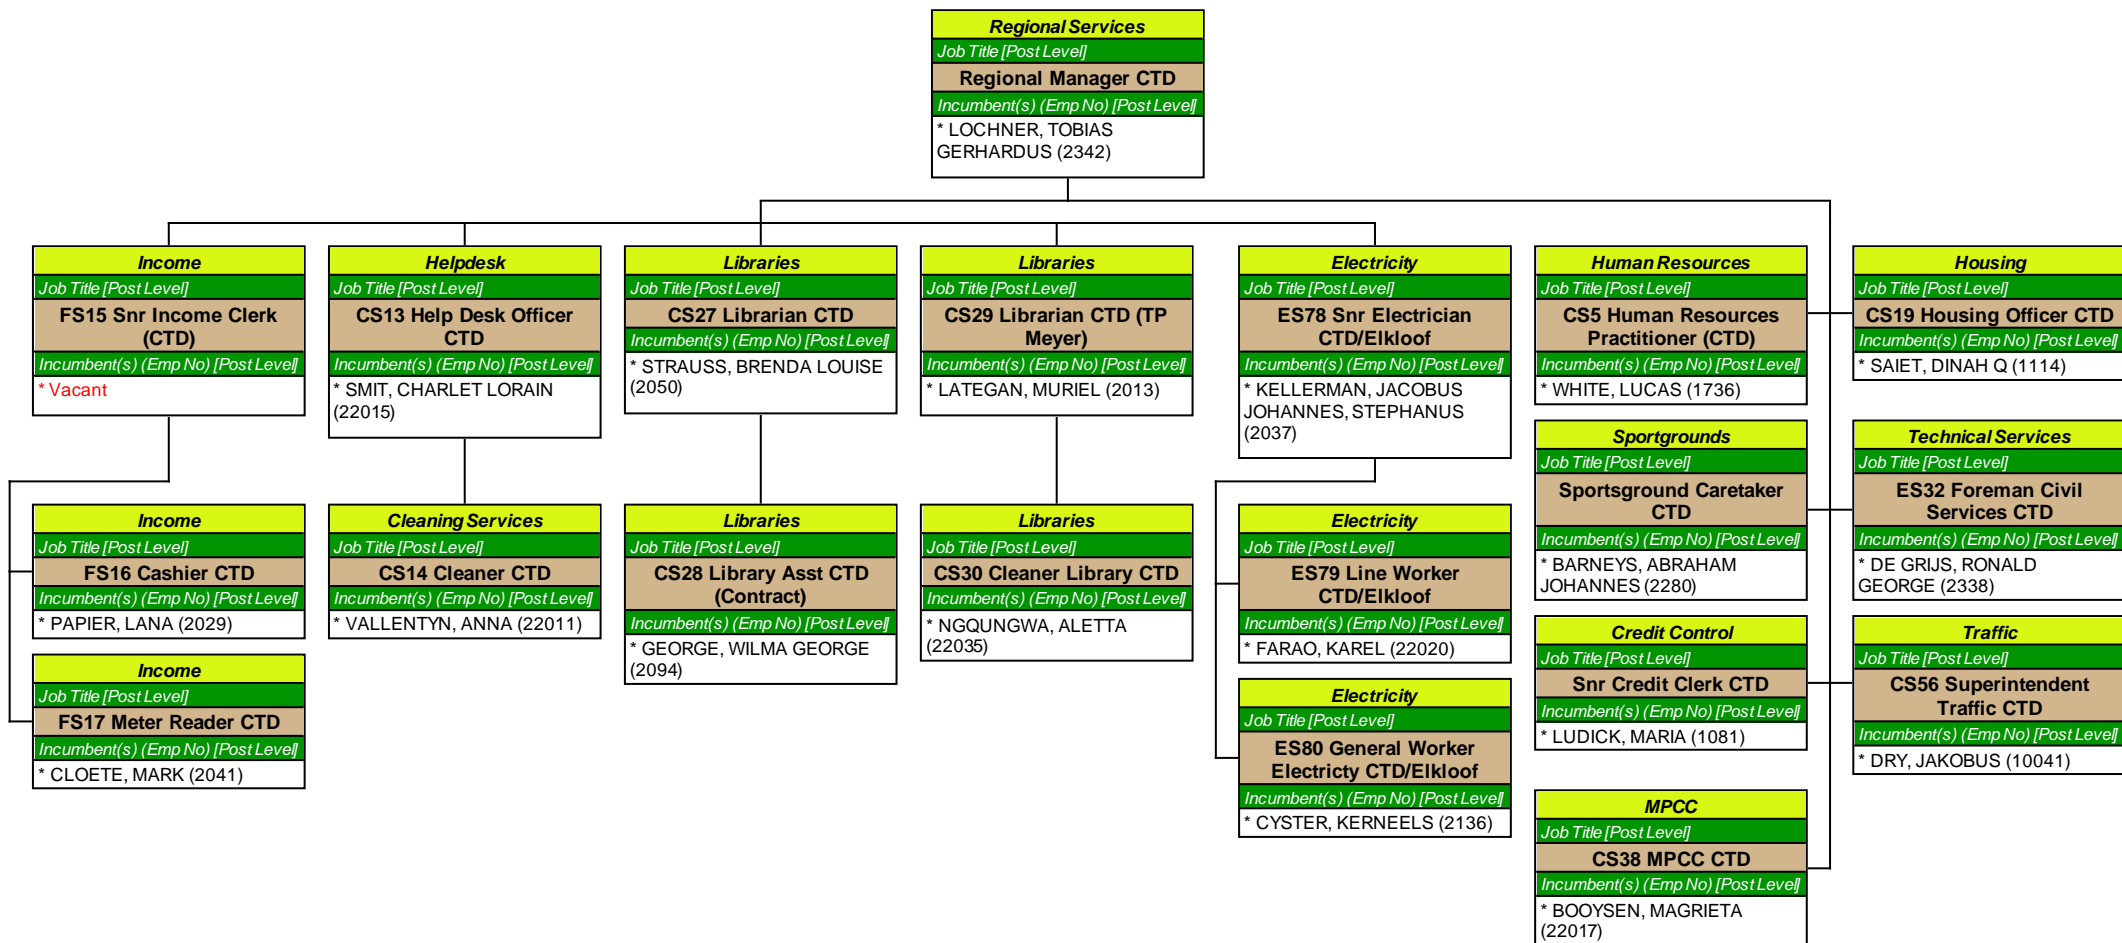

Organogram 13 Feb 2011

Contents

Organogram 13 Feb 2011.....	1
Contents.....	2
Office of the Municipal Manager.....	3
Corporate Services.....	4
Technical Services & Project Management Unit.....	5
Financial Services.....	6
Income.....	7
Regional Services.....	8
Technical Services.....	9
Traffic.....	10
Regional Services.....	11
Traffic.....	12
Technical Services.....	13
Resorts.....	14
Regional Services.....	15
Resorts.....	16
Technical Services.....	17
Technical Services.....	18
Income.....	19
Index.....	20